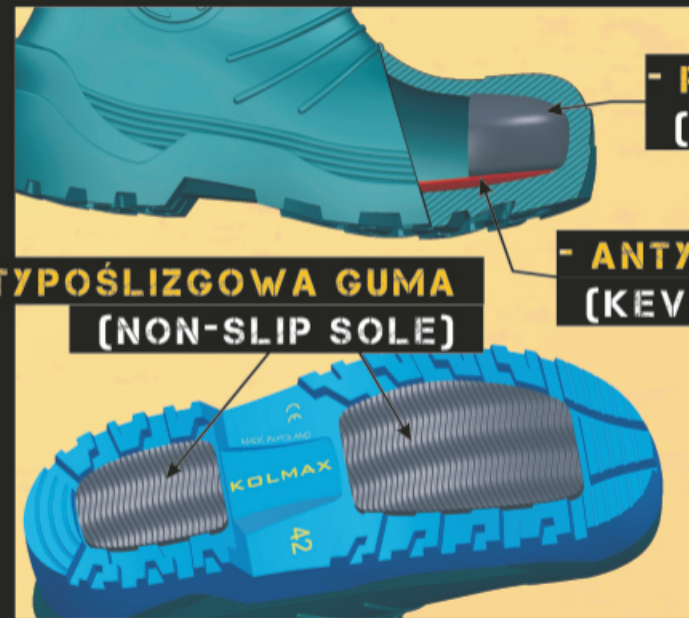

WWW.KOLMAX-KOLCZ.PL

KOLMAX
EVA AND PVC BOOTS MANUFACTURER

SAFETY

SAFE AND LIGHT. THAT'S WHAT I LIKE!

SAFE AND LIGHT, THAT'S WHAT I LIKE!

SAFETY

- BUT EVA SUPERLEKKI
[ULTRA LIGHT]

- OCHRONA TERMICZNA
[THERMAL PROTECTION]

- ANTYPOŚLIZGOWA GUMA
[NON-SLIP SOLE]

- PODNOSEK METALOWY
[STEEL TOE CAP]

- ANTYPRZEBIĆIOWA WKŁADKA KEVLAR
[KEVLAR MIDSOLE]

- WODOODPORNY
[WATERPROOF]

WWW.KOLMAX-KOLCZ.PL